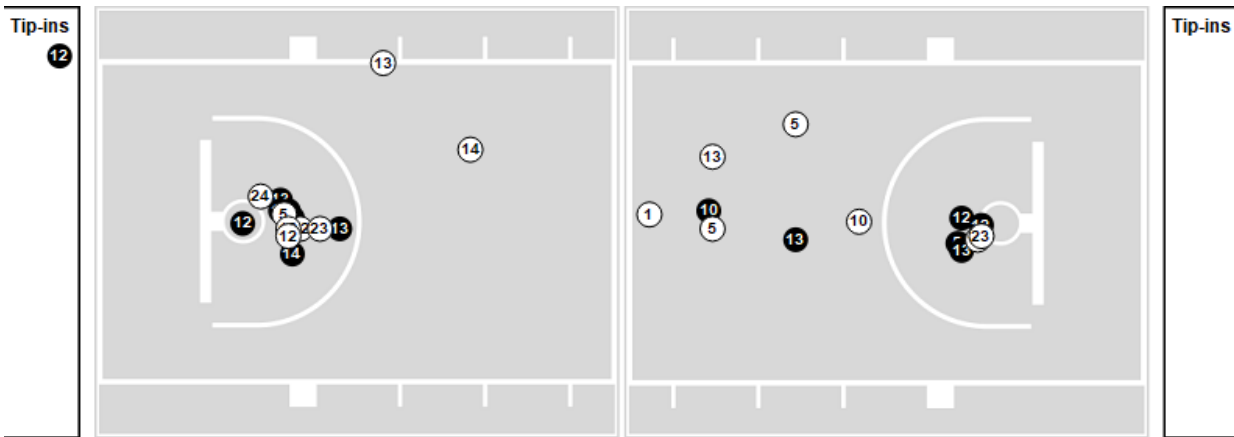

Shots in the Paint

● Made   ○ Missed   N - Player Number

Georgia Tech	M/A	%
Field Goals	27/60	45
2 Points	14/31	45
3 Points	13/29	45
Free Throws	17/27	63

Georgia Tech	M/A	%
Points in the Paint	26 (13/27)	48
Fast Break Points	10 (5/5)	100
Second Chance Points	14 (10/19)	53
Effective FG%	56