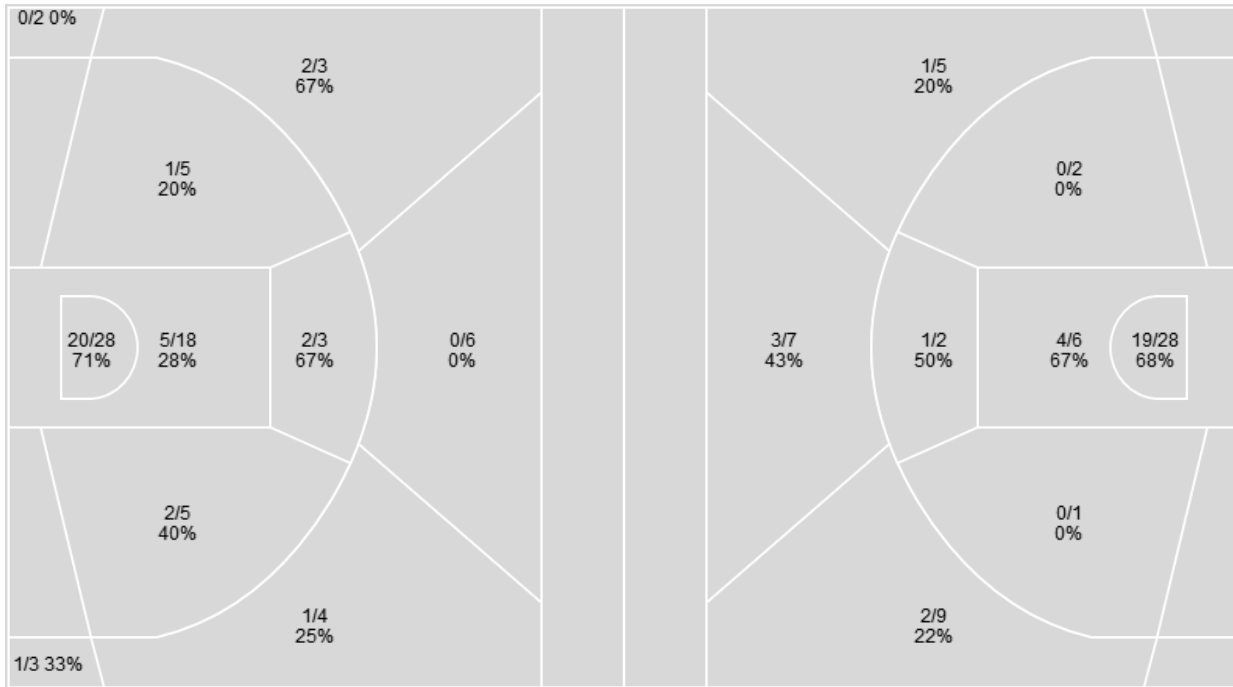

Officials: Ted Valentine, Tony Henderson, Michael Roberts

Players => All; FG Types => All ; Results => All ;

Players => All; FG Types => All ; Results => All ;

Georgia Tech

Howard

Georgia Tech	M/A	%
Field Goals	34/77	44
2 Points	30/59	51
3 Points	4/18	22
Free Throws	16/27	59

Howard	M/A	%
Field Goals	30/60	50
2 Points	24/39	62
3 Points	6/21	29
Free Throws	19/28	68