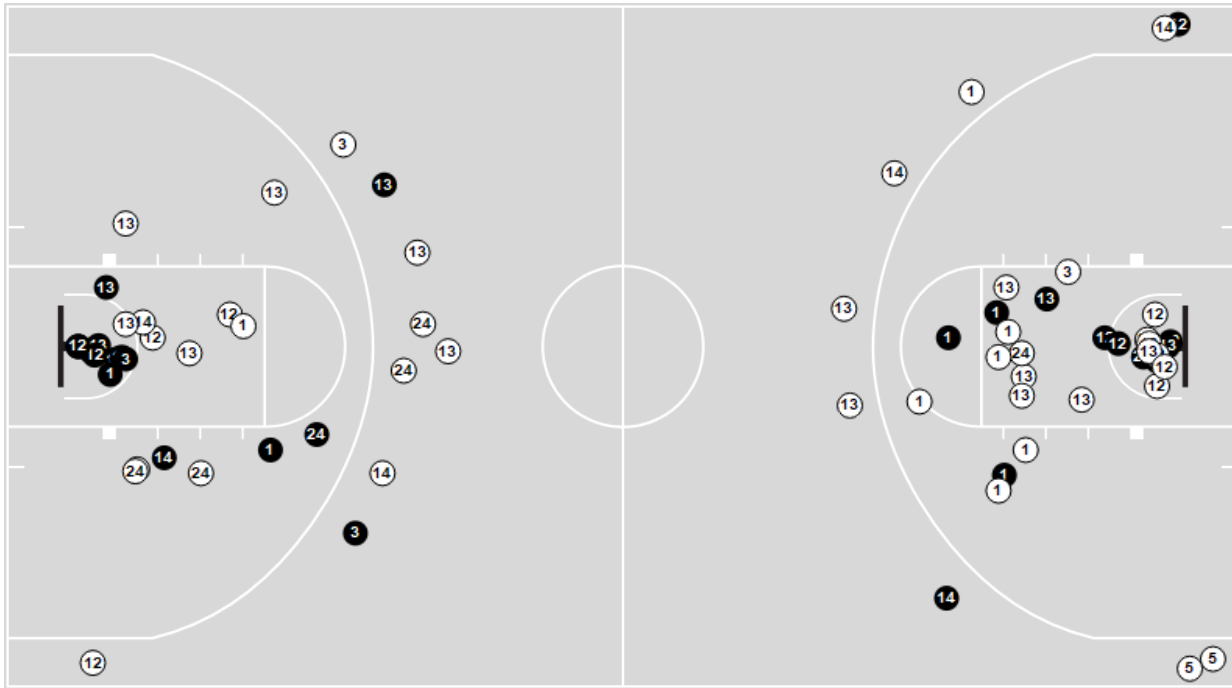

Officials: Ted Valentine, Tony Henderson, Mchael Roberts

Players => All ; FG Types => All ; Results => All ;

Georgia Tech

All Field Goals