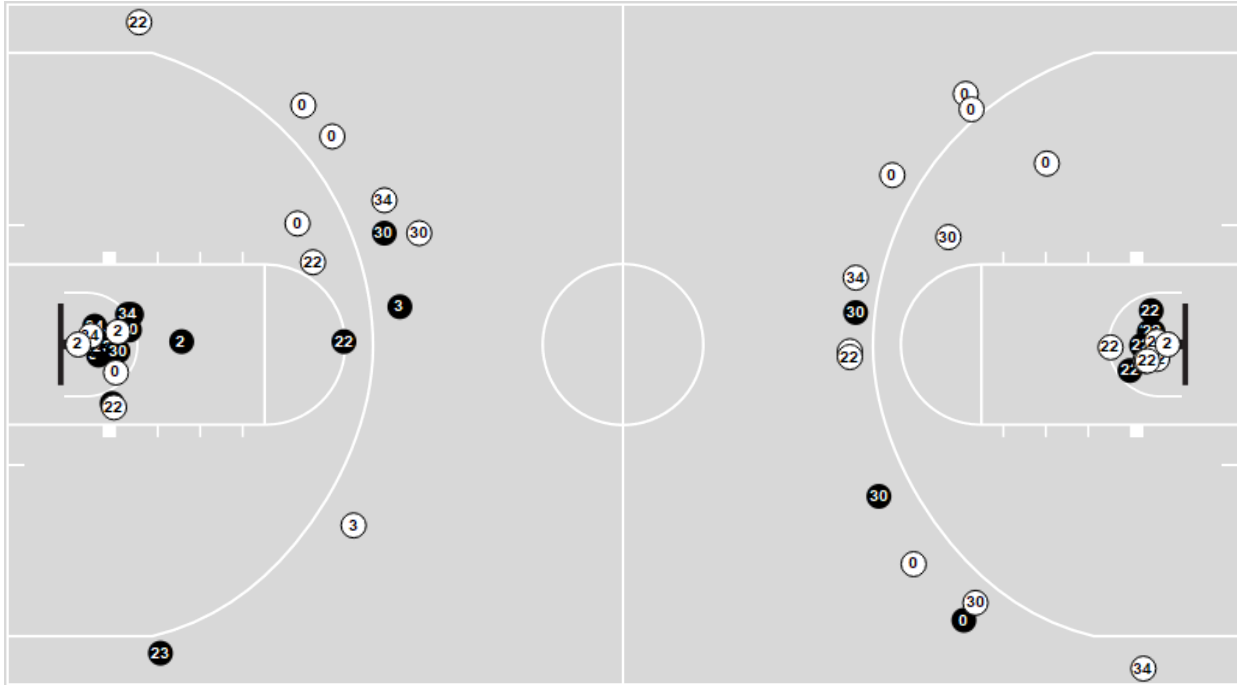

Players => All ; FG Types => All ; Results => All ;
Howard

All Field Goals