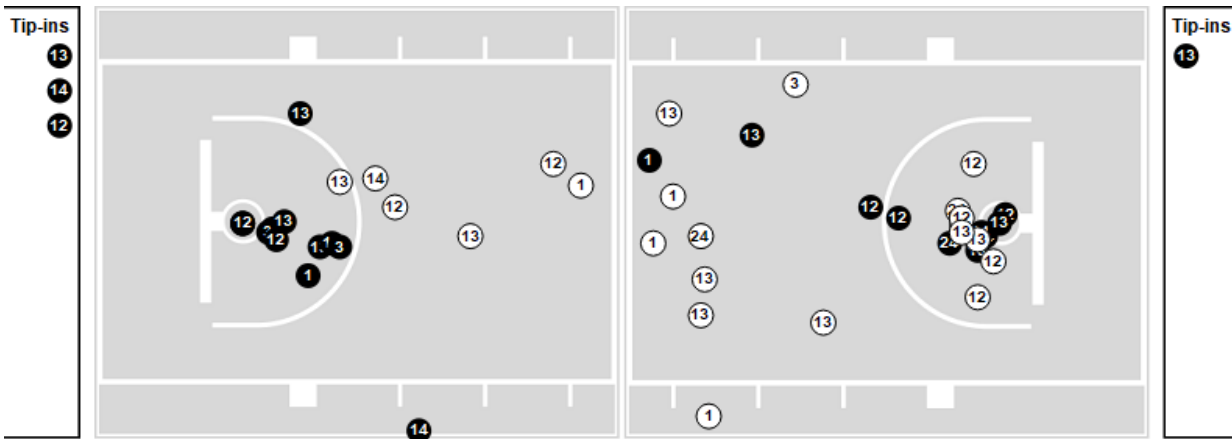

Shots in the Paint

● Made ○ Missed N - Player Number

Georgia Tech	M/A	%
Field Goals	34/77	44
2 Points	30/59	51
3 Points	4/18	22
Free Throws	16/27	59

Georgia Tech	M/A	%
Points in the Paint	50 (25/46)	54
Fast Break Points	13 (7/9)	78
Second Chance Points	16 (10/27)	37
Effective FG%	47