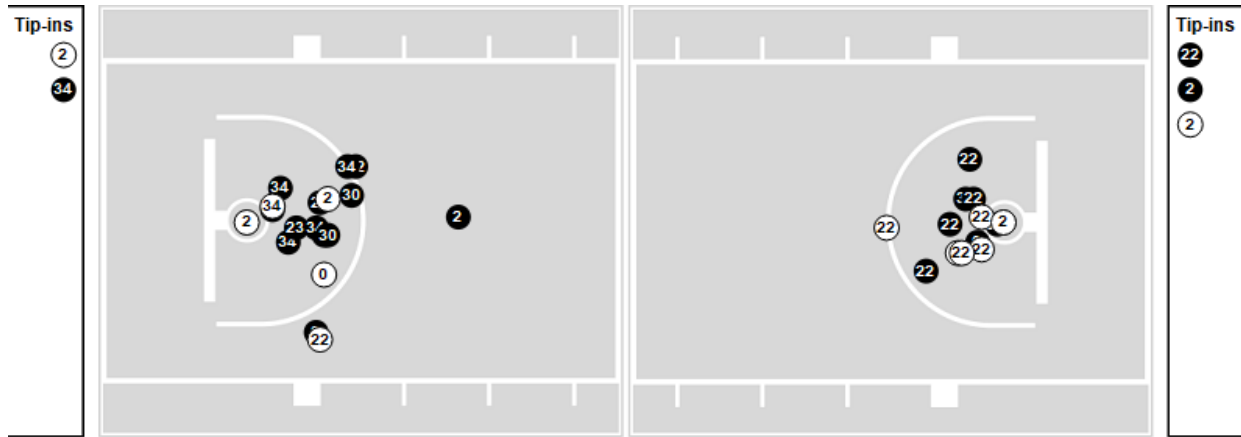

Shots in the Paint

● Made   ○ Missed   N - Player Number

Howard	M/A	%
Field Goals	30/60	50
2 Points	24/39	62
3 Points	6/21	29
Free Throws	19/28	68

Howard	M/A	%
Points in the Paint	46 (23/34)	68
Fast Break Points	12 (6/7)	86
Second Chance Points	11 (7/12)	58
Effective FG%	55